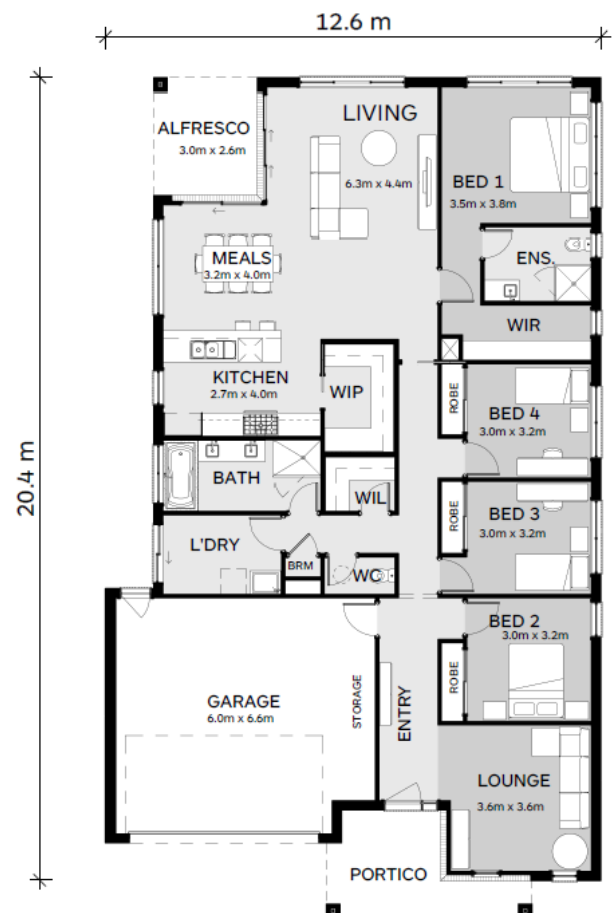

HAMLAN

Contact your
new home
consultant **today**

Justine Leach
justine@hamlan.com.au
0439605971

hamlan.com.au

Local Builders. Local Suppliers. Local People.

Placing you first
Champions
Estate Ballarat

Images are for illustrative purposes only and may not represent the final product. Prices are based on availability and price of land. Hamlan Homes reserves the right to alter any price or substitute any home without prior notice. All house and land packages are subject to developers final approval. Speak to a new home consultant for more information. www.hamlan.com.au Images are for illustrative purposes only and may not represent the final product. Prices are based on availability and price of land. Hamlan Homes reserves the right to alter any price or substitute any home without prior notice. Speak to a new home consultant for more information. www.hamlan.com.au